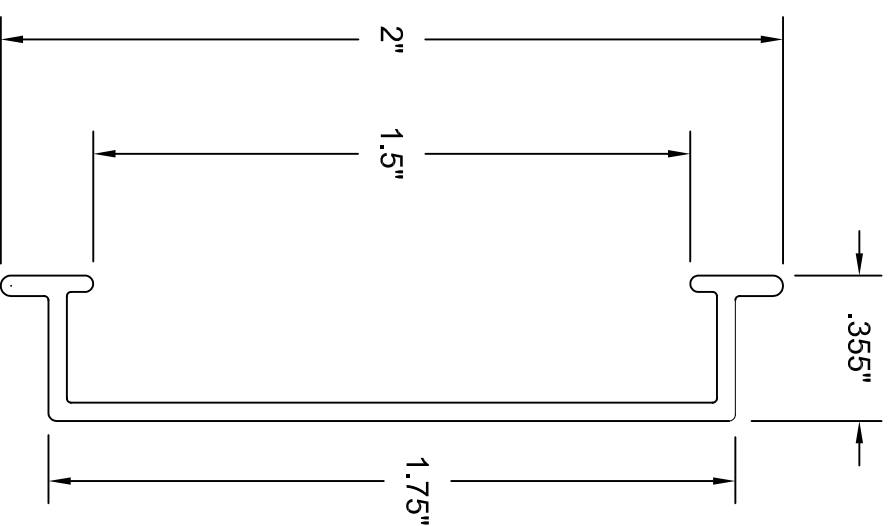

# 2" DISPLAY RAIL

2" FLAG HOLDER

2" MAP WINDER

1" HOOK CLIP

INSERTS ARE 1/4" NATURAL CORK OR OPTIONAL COLORED CORK OR RUBBERTACK

NOT TO SCALE