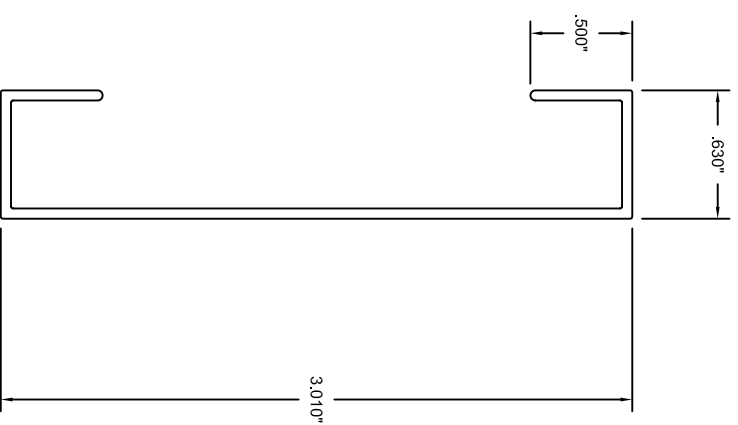

# 3" DISPLAY RAIL

INSERTS ARE VINYL OR CORK COVERED FIBERBOARD

BESTRITE MANUFACTURING